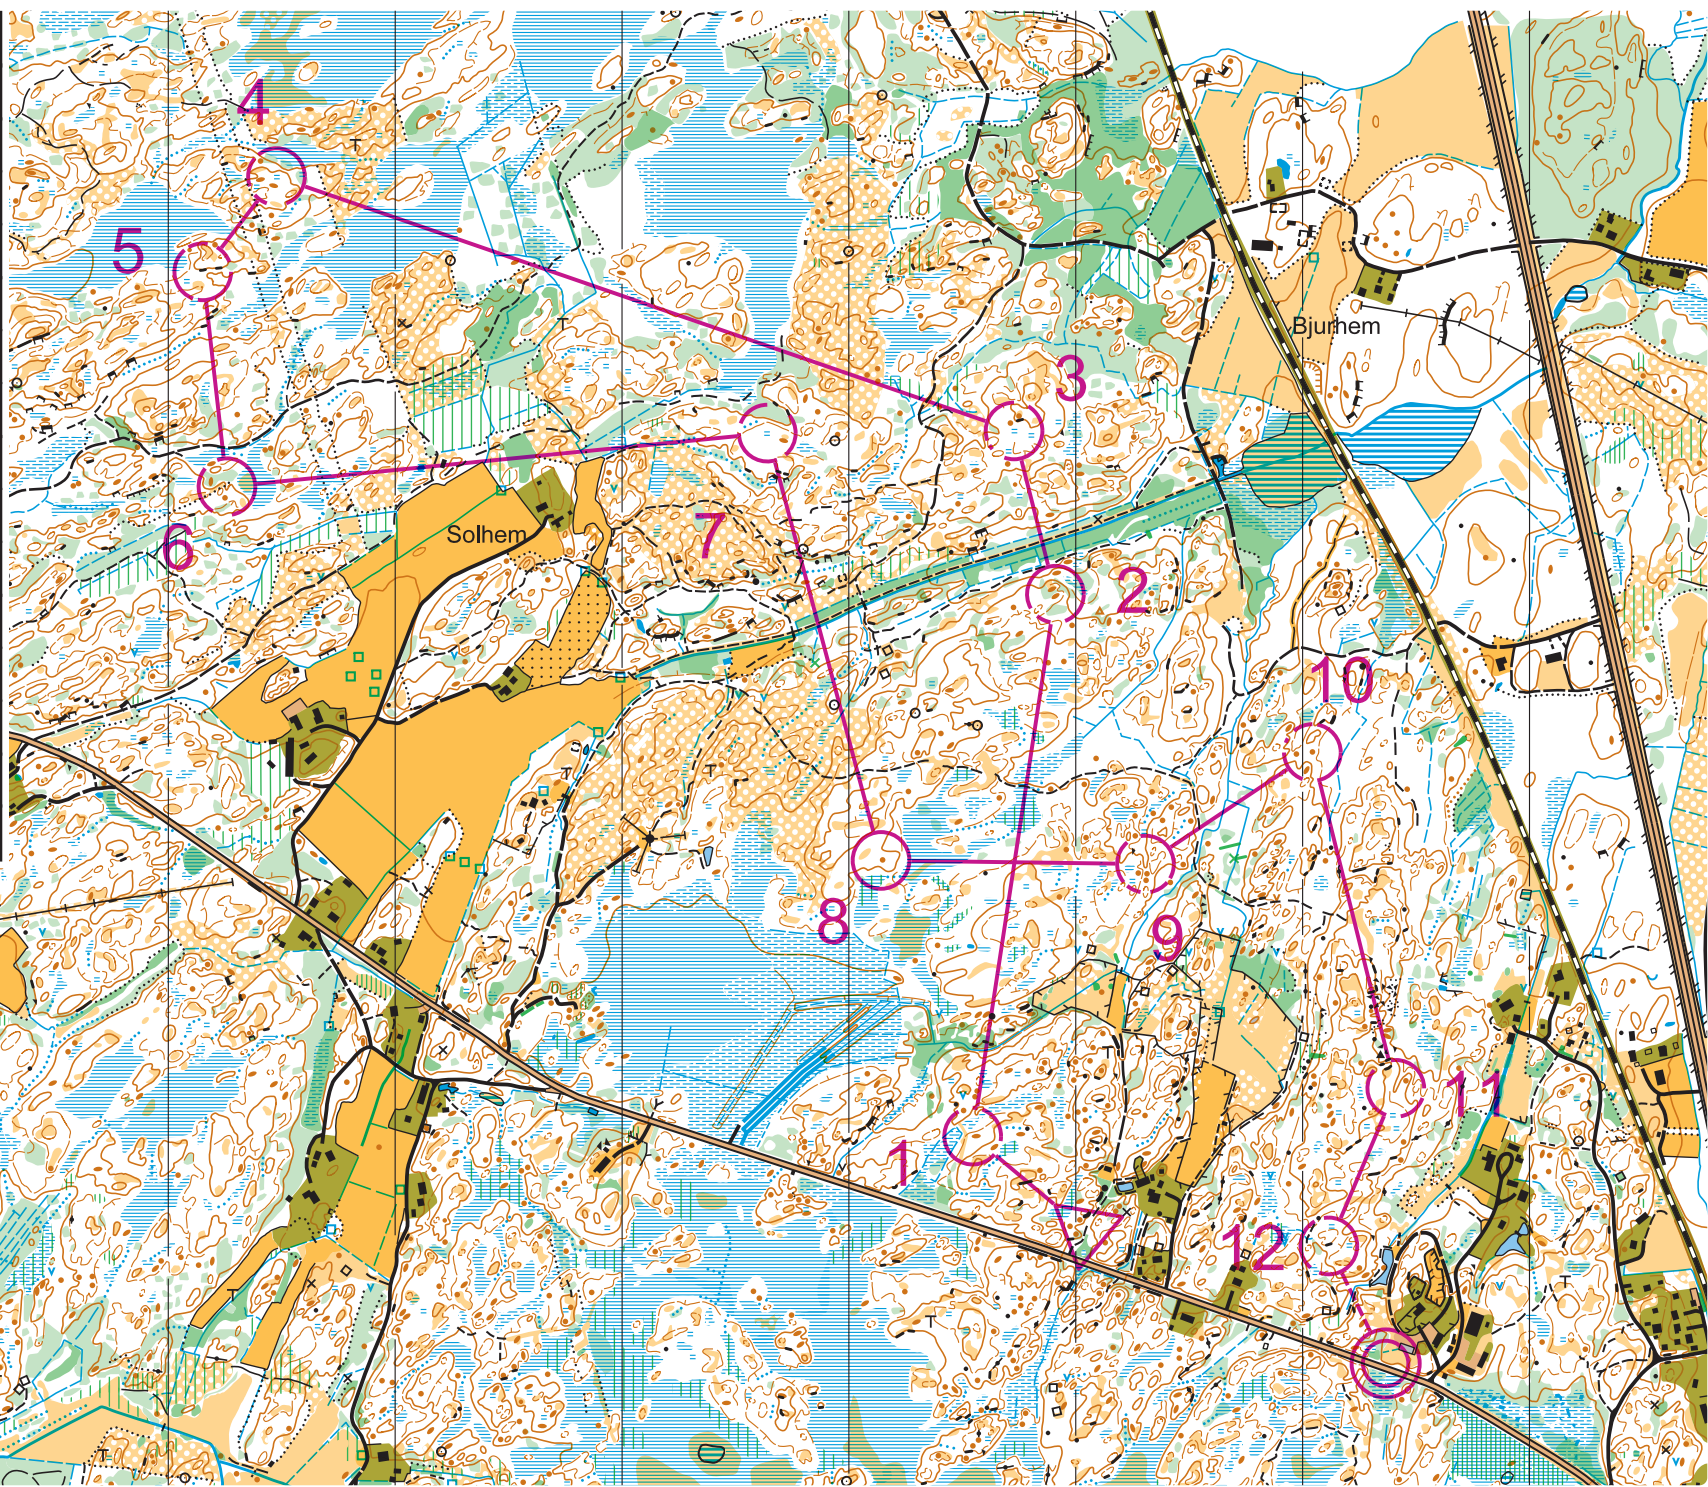

# Medel-Starkebo

| Medel | 5.4 km |   |   |
|-------|--------|---|---|
| 1 31  | ●      | ○ | ○ |
| 2 32  | ●      |   | ○ |
| 3 33  | ≡      |   |   |
| 4 34  | ≡      |   |   |
| 5 35  | ≡      |   | └ |
| 6 36  | ∩      |   |   |
| 7 37  | ≡      |   |   |
| 8 38  | ●      |   |   |
| 9 39  | ∩      |   |   |
| 10 40 | ●      |   | ○ |
| 11 41 | ∩      |   |   |
| 12 42 | ≡      |   | └ |

○--- 175 m --->◎

www.zones.net 9.7.21 Tsvilde Havn OK  
Medel-Starkebo